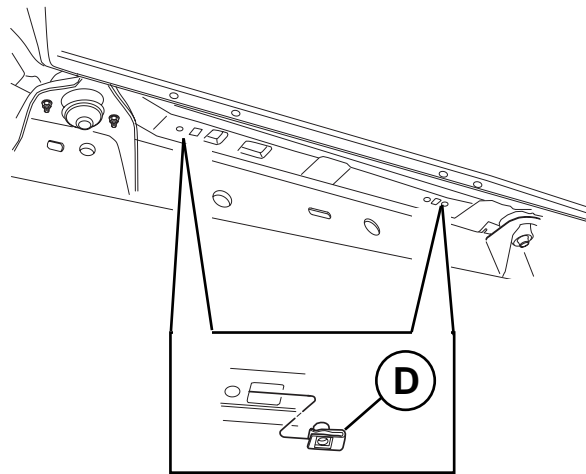

MOPAR®

Jeep Wrangler Running Board - 2 Door

A LH

C 4x

D 4x

E 8x

B RH

10mm
13mm

Note: Repeat for other side

1

16 ft. lbs
(22 N.m)

A

C
2x

8 ft. lbs
(11 N.m)

E
4x

10mm
13mm