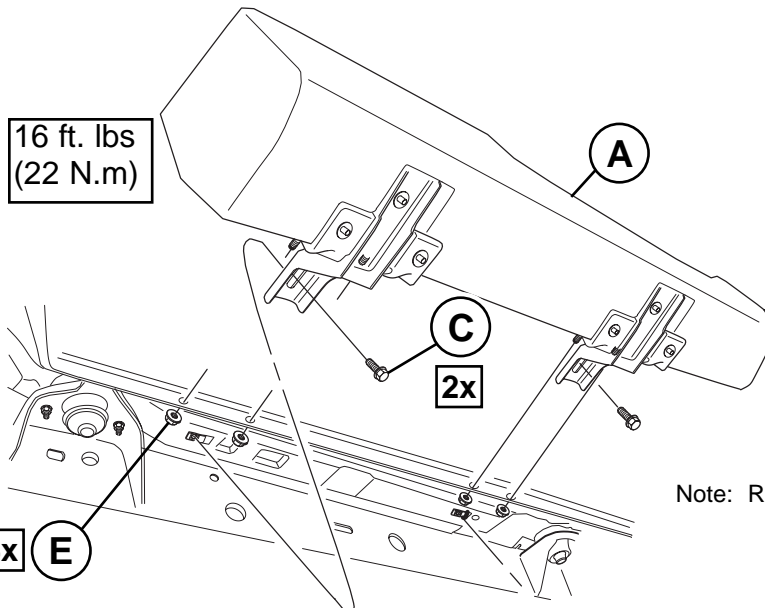

MOPAR®

Jeep Wrangler Running Board - 2 Door

A LH

C 4x

D 4x

E 8x

B RH

10mm
13mm

Note: Repeat for other side

1

16 ft. lbs
(22 N.m)

A

C
2x

8 ft. lbs
(11 N.m)

E
4x

10mm
13mm

B RH

10mm
13mm

Note: Repeat for other side

1

16 ft. lbs
(22 N.m)

8 ft. lbs
(11 N.m)

E 6x

C 3x

10mm
13mm

Note: Repeat for other side

2