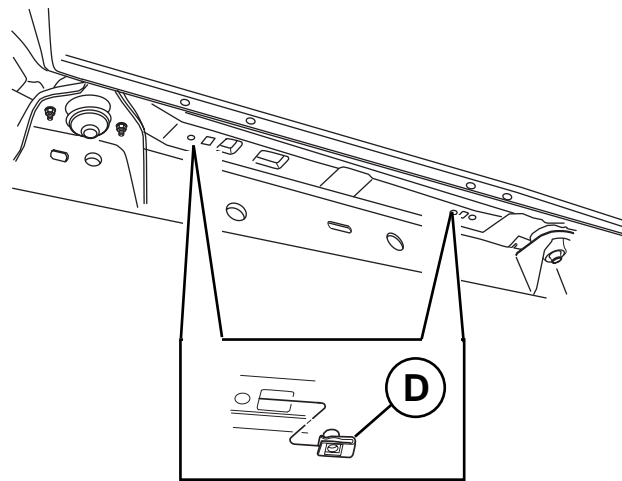

Note: Repeat for other side

1

16 ft. lbs
(22 N.m)

A

C
2x

8 ft. lbs
(11 N.m)

E
4x

10mm
13mm

Note: Repeat for other side

2

MOPAR®

Jeep Wrangler Running Board - 4 Door

A LH

C 6x

D 4x

E 12x

B RH

10mm
13mm

Note: Repeat for other side

1

16 ft. lbs
(22 N.m)

8 ft. lbs
(11 N.m)

E 6x

C 3x