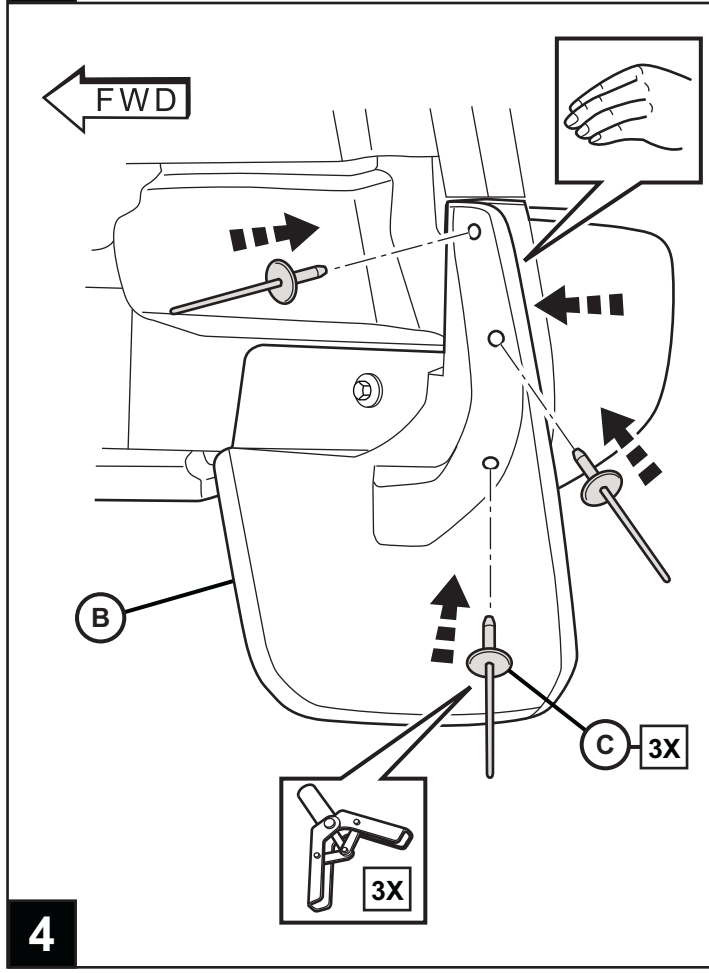

REAR SPLASH GUARDS JEEP WRANGLER

www.mopar.com

1

FRONT SPLASH GUARDS JEEP WRANGLER

www.mopar.com

1/4" (6mm)

1

2