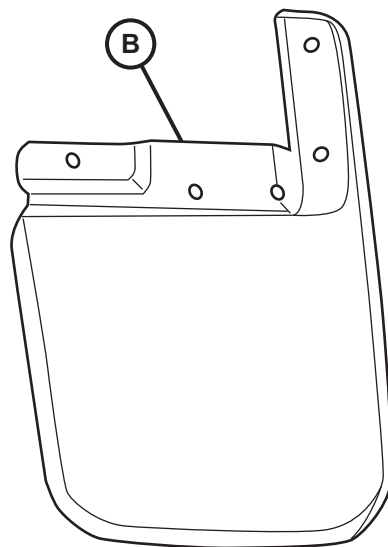

REAR SPLASH GUARDS JEEP WRANGLER

www.mopar.com

1

FRONT SPLASH GUARDS JEEP WRANGLER

www.mopar.com

1/4" (6mm)

1

2