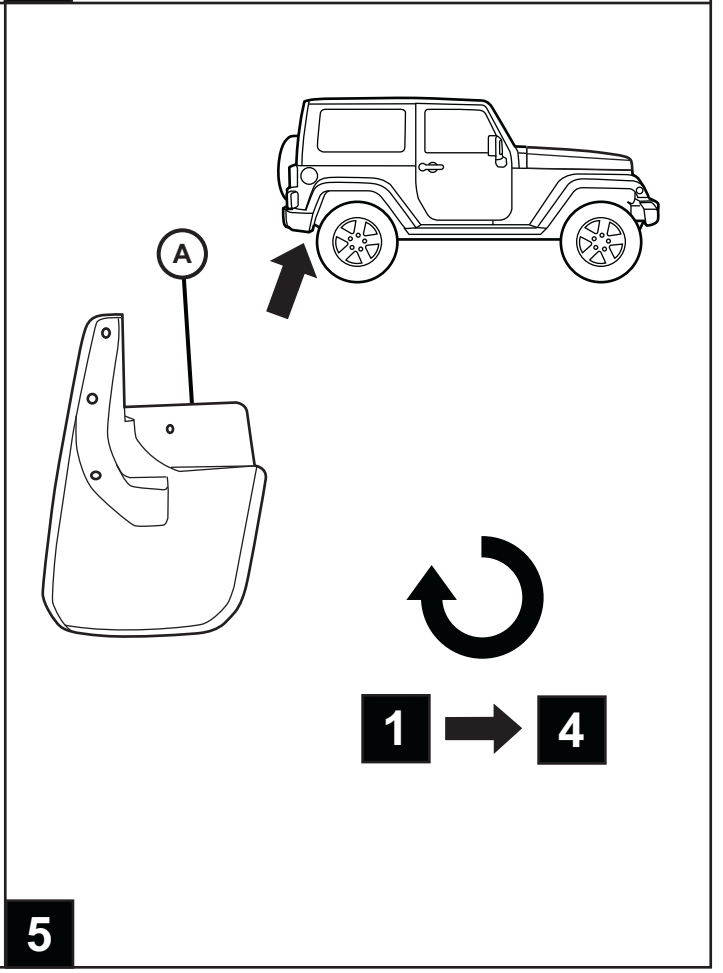

REAR SPLASH GUARDS JEEP WRANGLER

www.mopar.com

1

FRONT SPLASH GUARDS JEEP WRANGLER

www.mopar.com

1/4" (6mm)

1

2