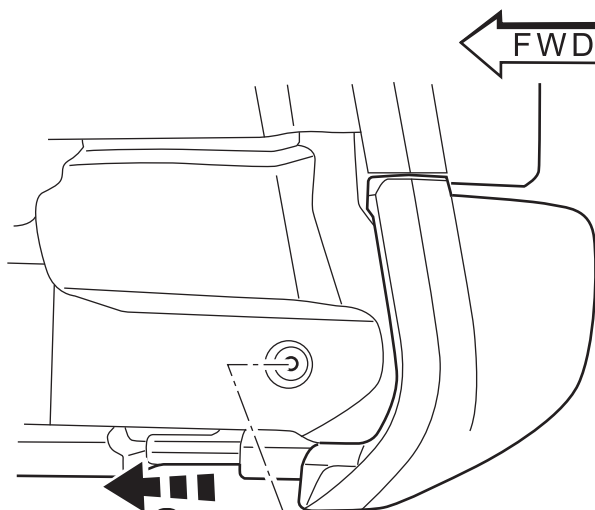

REAR SPLASH GUARDS JEEP WRANGLER

www.mopar.com

1

FRONT SPLASH GUARDS JEEP WRANGLER

www.mopar.com

1/4" (6mm)

1

2