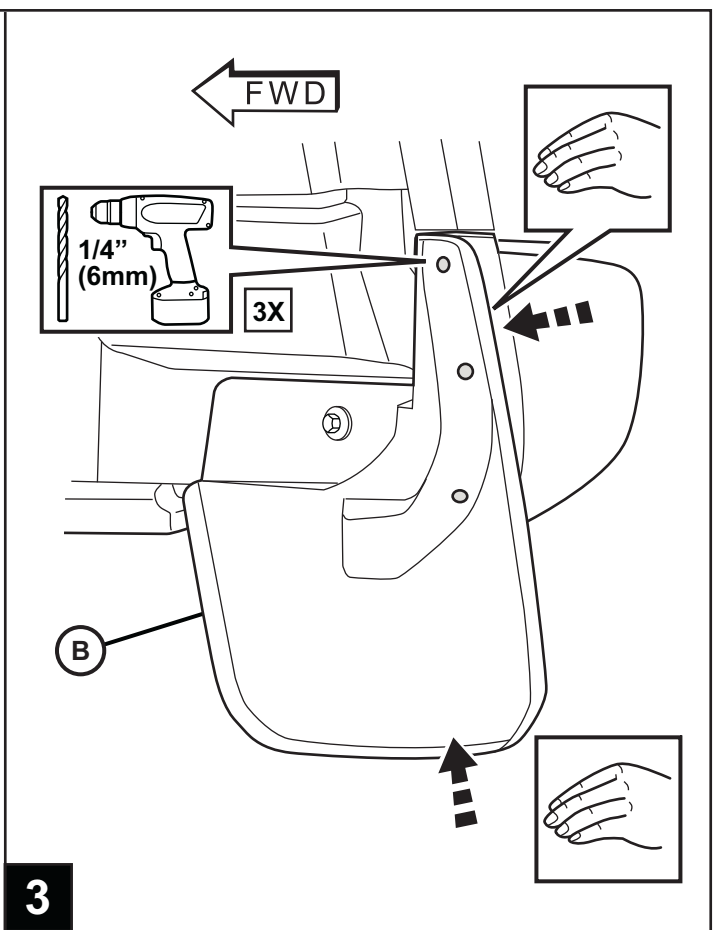

REAR SPLASH GUARDS JEEP WRANGLER

www.mopar.com

1

FRONT SPLASH GUARDS JEEP WRANGLER

www.mopar.com

1/4" (6mm)

1

2