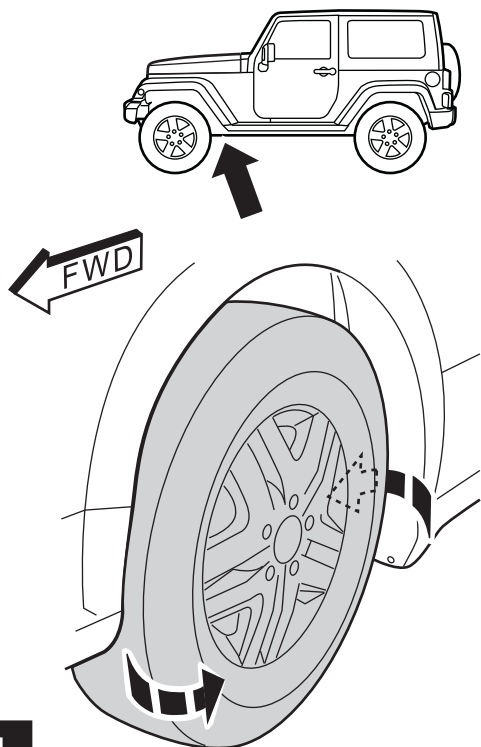

REAR SPLASH GUARDS JEEP WRANGLER

www.mopar.com

1

FRONT SPLASH GUARDS JEEP WRANGLER

www.mopar.com

1/4" (6mm)

1

2