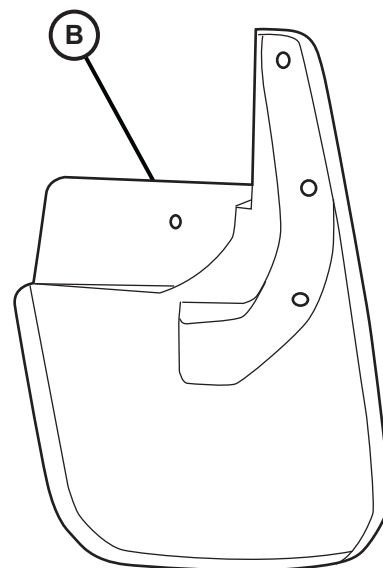

REAR SPLASH GUARDS JEEP WRANGLER

www.mopar.com

1

FRONT SPLASH GUARDS JEEP WRANGLER

www.mopar.com

1/4" (6mm)

1

2