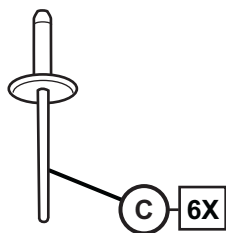

REAR SPLASH GUARDS JEEP WRANGLER

www.mopar.com

1

FRONT SPLASH GUARDS JEEP WRANGLER

www.mopar.com

1/4" (6mm)

1

2