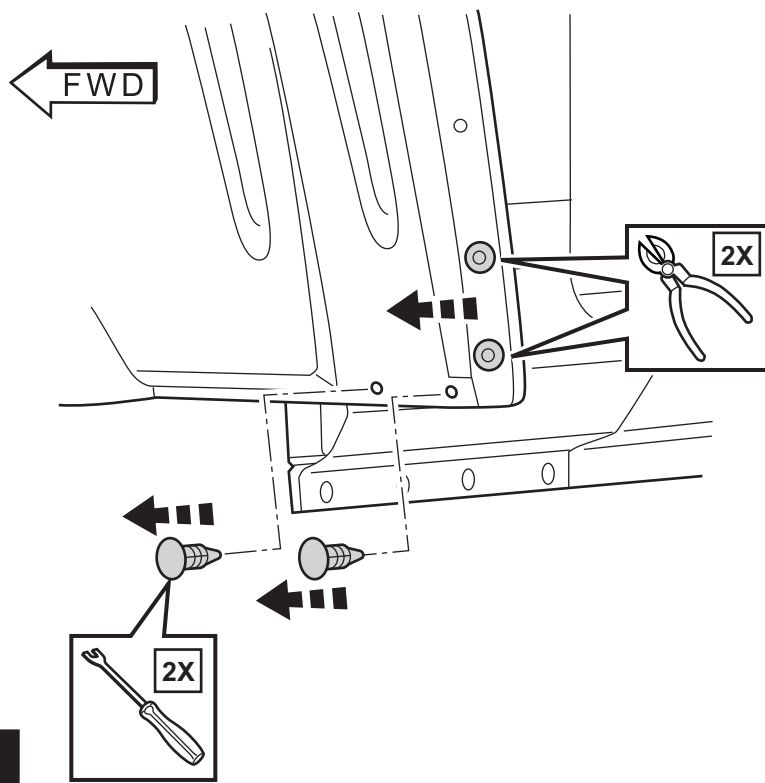

REAR SPLASH GUARDS JEEP WRANGLER

www.mopar.com

1

FRONT SPLASH GUARDS JEEP WRANGLER

www.mopar.com

1/4" (6mm)

1

2