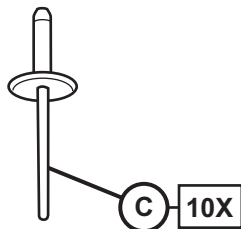

REAR SPLASH GUARDS JEEP WRANGLER

www.mopar.com

1

FRONT SPLASH GUARDS JEEP WRANGLER

www.mopar.com

1/4" (6mm)

1

2