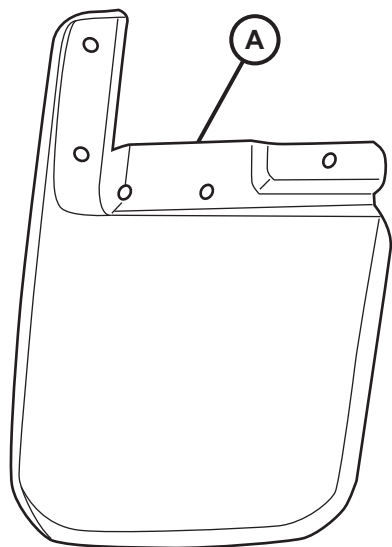

REAR SPLASH GUARDS JEEP WRANGLER

www.mopar.com

1

FRONT SPLASH GUARDS JEEP WRANGLER

www.mopar.com

1/4" (6mm)

1

2