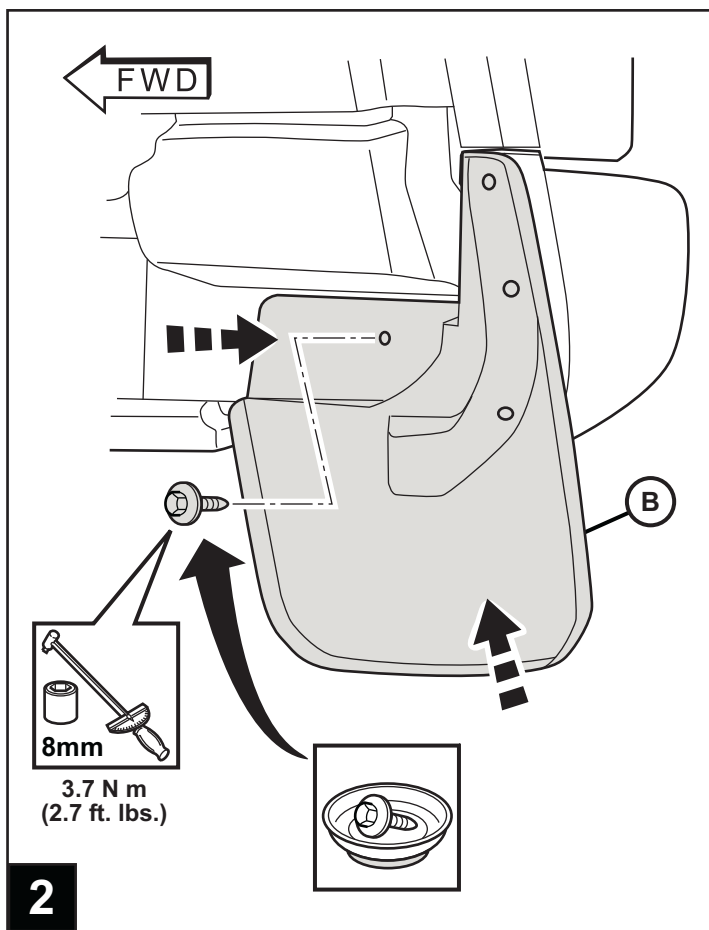

REAR SPLASH GUARDS JEEP WRANGLER

www.mopar.com

1

FRONT SPLASH GUARDS JEEP WRANGLER

www.mopar.com

1/4" (6mm)

1

2