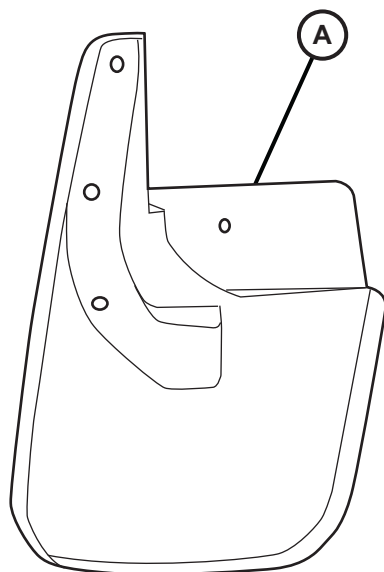

REAR SPLASH GUARDS JEEP WRANGLER

www.mopar.com

1

FRONT SPLASH GUARDS JEEP WRANGLER

www.mopar.com

1/4" (6mm)

1

2