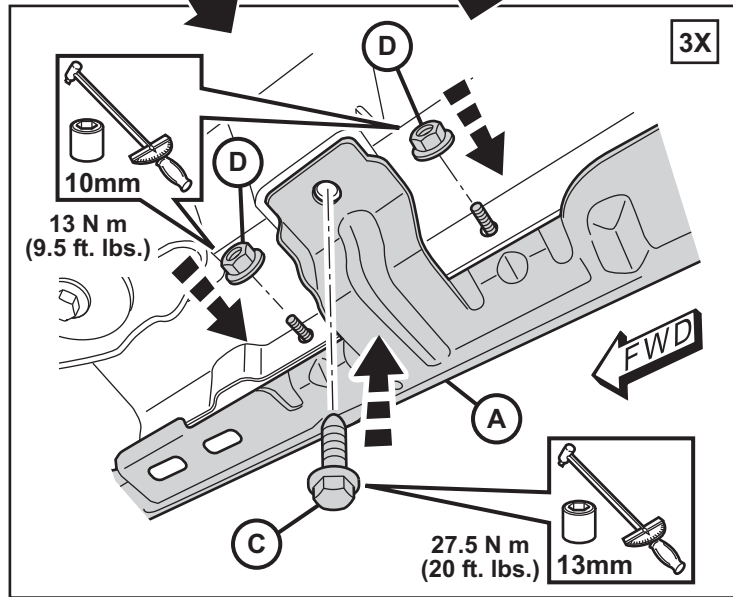

ROCK RAILS JEEP WRANGLER 2 DOOR

www.mopar.com

1

2

1 → 2

3

ROCK RAILS JEEP WRANGLER 4 DOOR

www.mopar.com

B

6X

C

D

12X

10mm
13mm

FWD

A