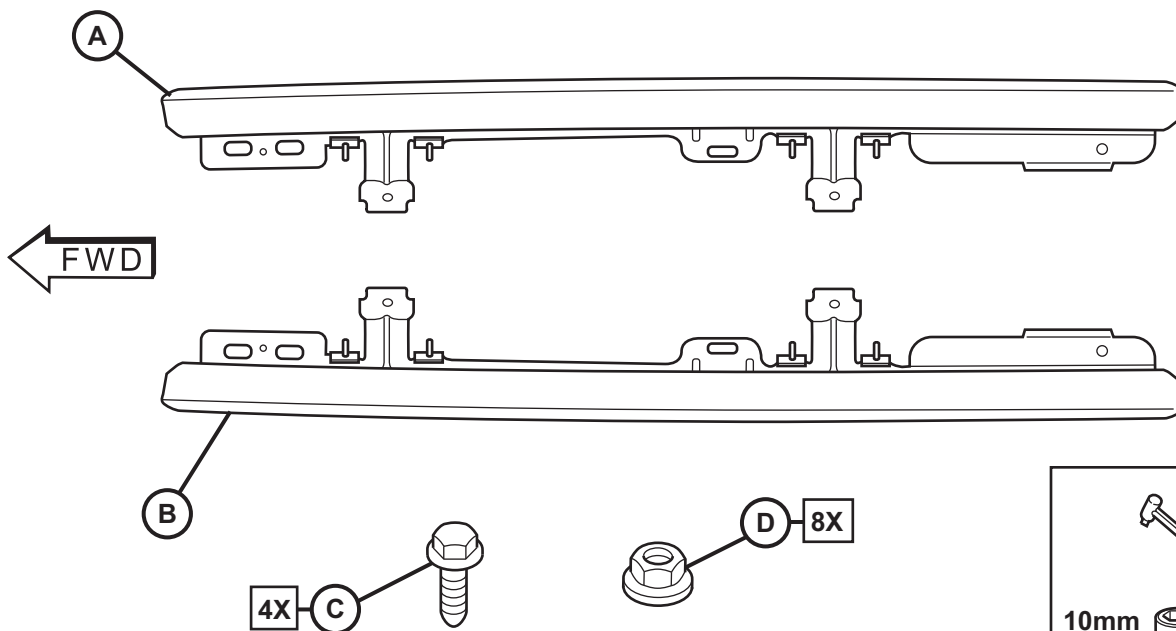

ROCK RAILS JEEP WRANGLER 2 DOOR

www.mopar.com

1

2

1 → 2

3

ROCK RAILS JEEP WRANGLER 4 DOOR

www.mopar.com

B

6X

C

D

12X

10mm
13mm

FWD

A