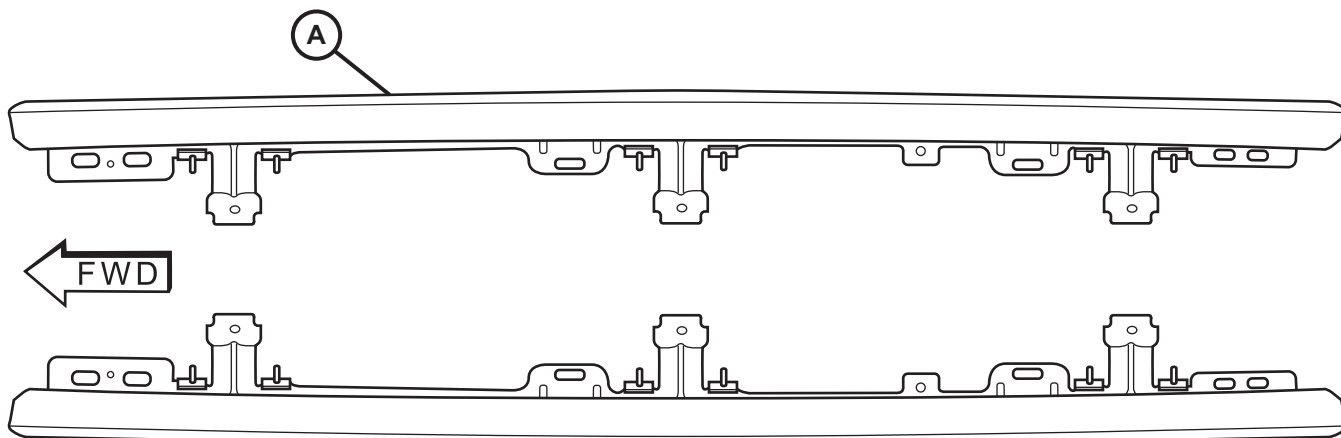

ROCK RAILS JEEP WRANGLER 2 DOOR

www.mopar.com

1

2

1 → 2

3

ROCK RAILS JEEP WRANGLER 4 DOOR

www.mopar.com

B

6X

C

D

12X

10mm
13mm

FWD

A