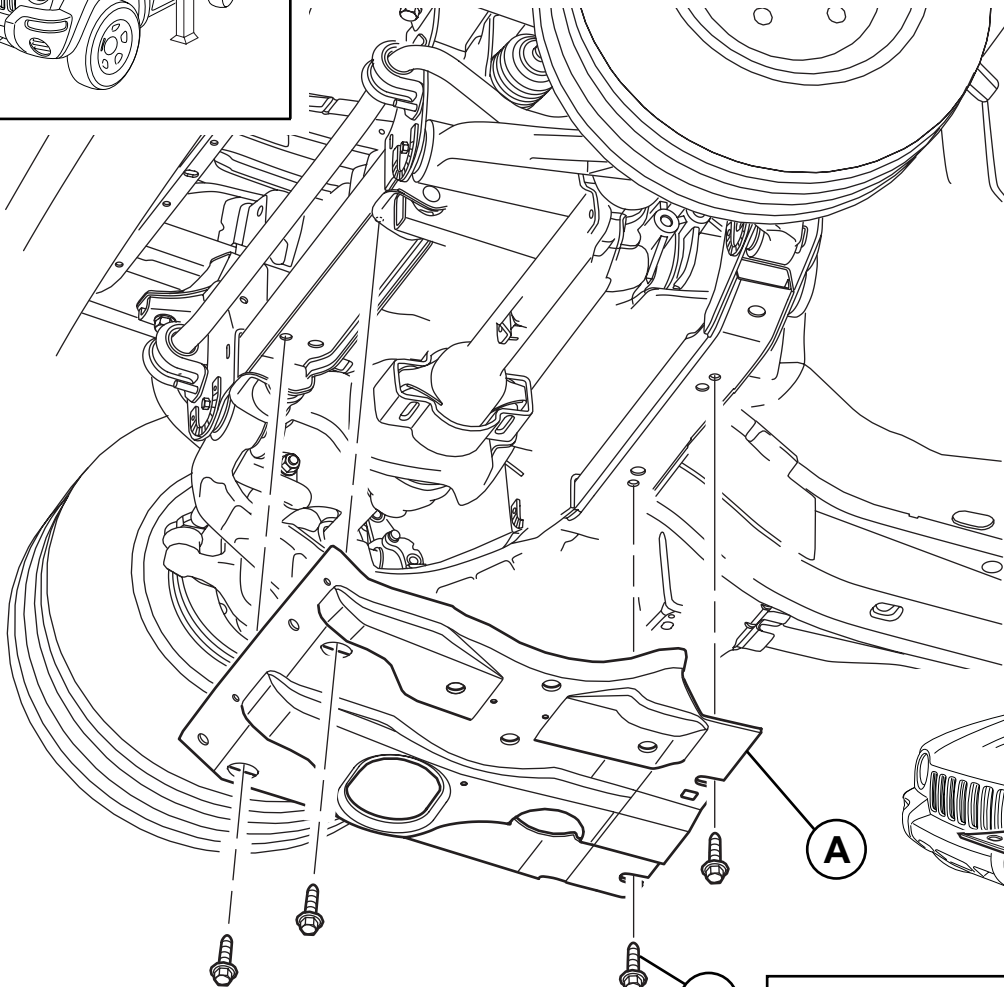

# JEEP LIBERTY SKID PLATE

**A**

**B**

4x

18mm

**1**

18mm

**2**

**B**

45 ft-lbs (61Nm) TORQUE