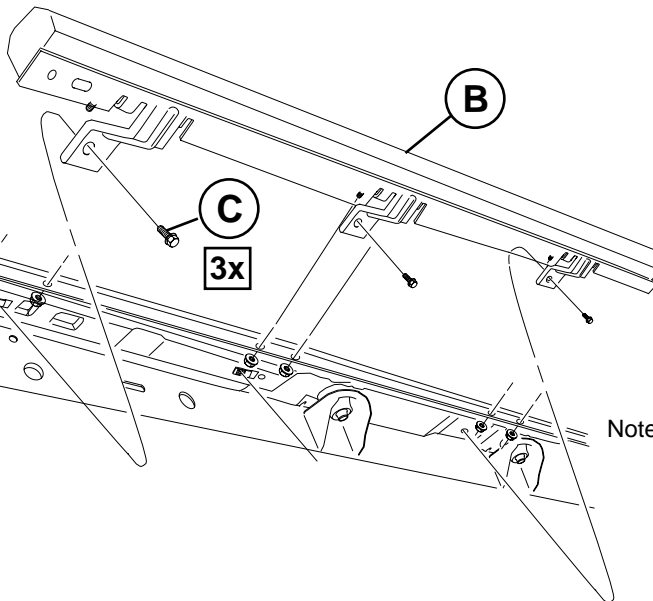

MOPAR®

Jeep Wrangler Rock Rail - 4 Door

A RH

C 6x

D 4x

E 12x

B LH

10mm
13mm

Note: Repeat for other side

1

16 ft. lbs
(22 N.m)

C
3x

E
6x

8 ft. lbs
(11 N.m)

10mm
13mm

Note: Repeat for other side