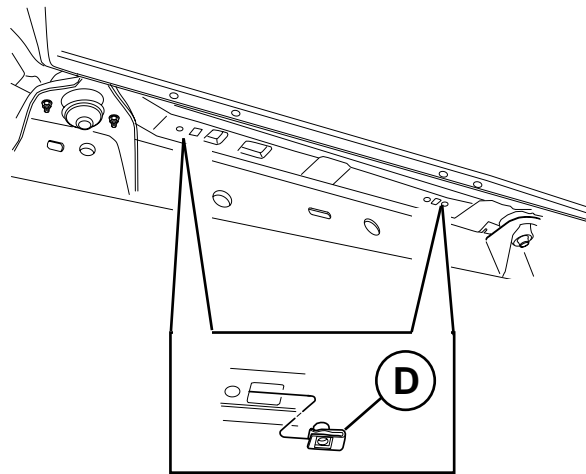

MOPAR®

Jeep Wrangler Rock Rail - 4 Door

A RH

C 6x

D 4x

E 12x

B LH

10mm
13mm

Note: Repeat for other side

1

16 ft. lbs
(22 N.m)

C
3x

E
6x

8 ft. lbs
(11 N.m)

10mm
13mm

Note: Repeat for other side