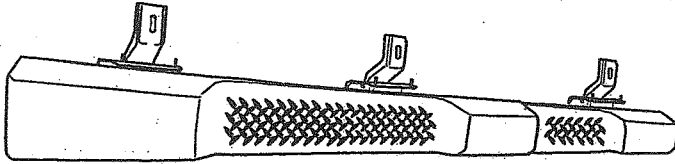

MOPAR.

Jeep Wrangler Running Board - 4 Door

A LH

C 6x

D 4x

E 12x

B RH

10mm
13mm

Note: Repeat for other side

1

16 ft. lbs
(22 N.m)

8 ft. lbs
(11 N.m)

6x **E**

3x **C**

10mm
13mm

Note: Repeat for other side