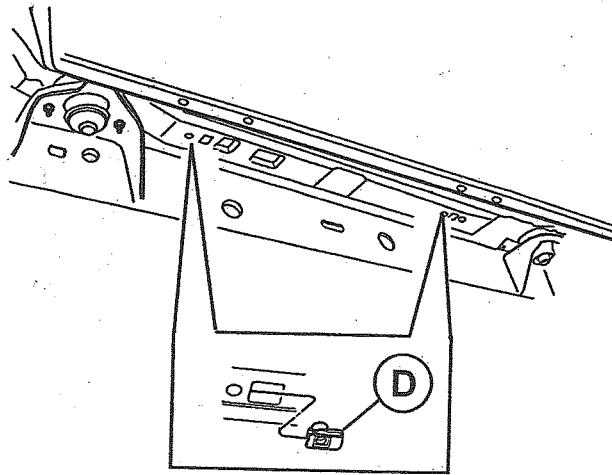

MOPAR.

Jeep Wrangler Running Board - 4 Door

A LH

C 6x

D 4x

E 12x

B RH

10mm
13mm

Note: Repeat for other side

1

16 ft. lbs
(22 N.m)

8 ft. lbs
(11 N.m)

6x **E**

3x **C**

10mm
13mm

Note: Repeat for other side