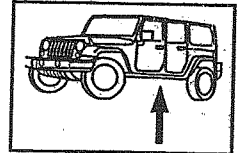

MOPAR.

Jeep Wrangler Running Board - 4 Door

A LH

C 6x

D 4x

E 12x

B RH

10mm
13mm

Note: Repeat for other side

1

16 ft. lbs
(22 N.m)

8 ft. lbs
(11 N.m)

6x **E**

3x **C**

10mm
13mm

Note: Repeat for other side