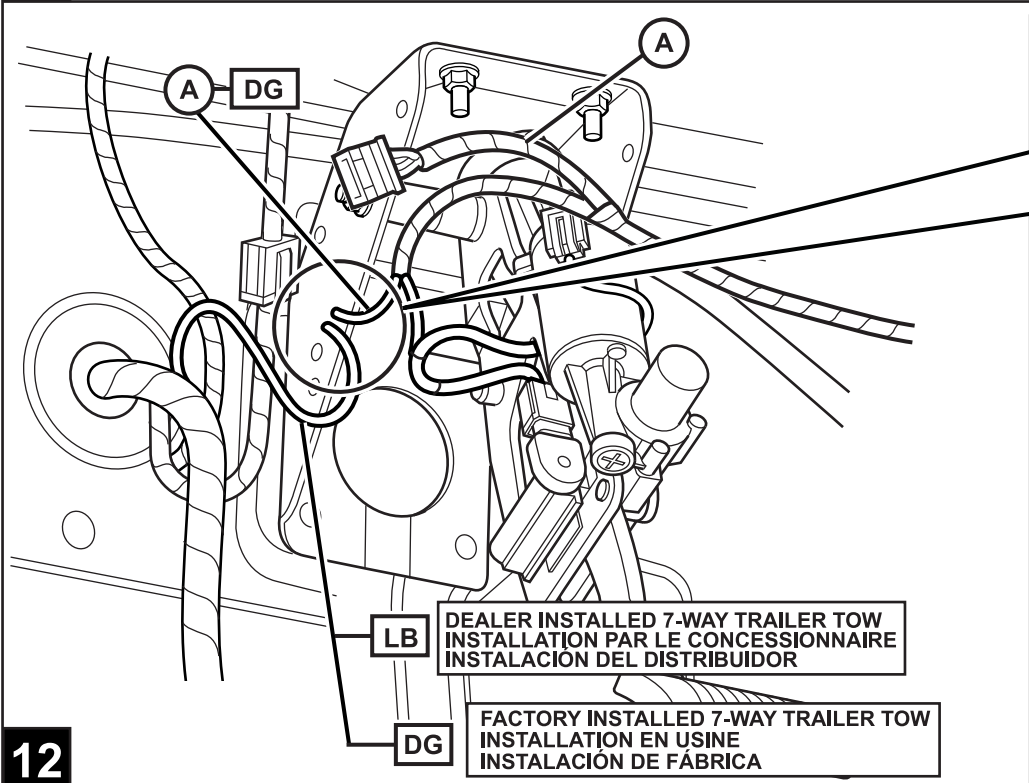

JEEP GRAND CHEROKEE JEEP COMMANDER

Electric Trailer Brake Wiring Harness

COMMANDER ONLY

COMMANDER ONLY

GRAND CHEROKEE ONLY

11
DEALER INSTALLED 7-WAY TRAILER TOW
INSTALLATION PAR LE CONCESSIONNAIRE
INSTALACION DEL DISTRIBUIDOR

FACTORY INSTALLED
7-WAY TRAILER TOW
INSTALLATION EN USINE
INSTALACION DE FÁBRICA

12
DEALER INSTALLED 7-WAY TRAILER TOW
INSTALLATION PAR LE CONCESSIONNAIRE
INSTALACION DEL DISTRIBUIDOR

FACTORY INSTALLED 7-WAY TRAILER TOW
INSTALLATION EN USINE
INSTALACION DE FÁBRICA