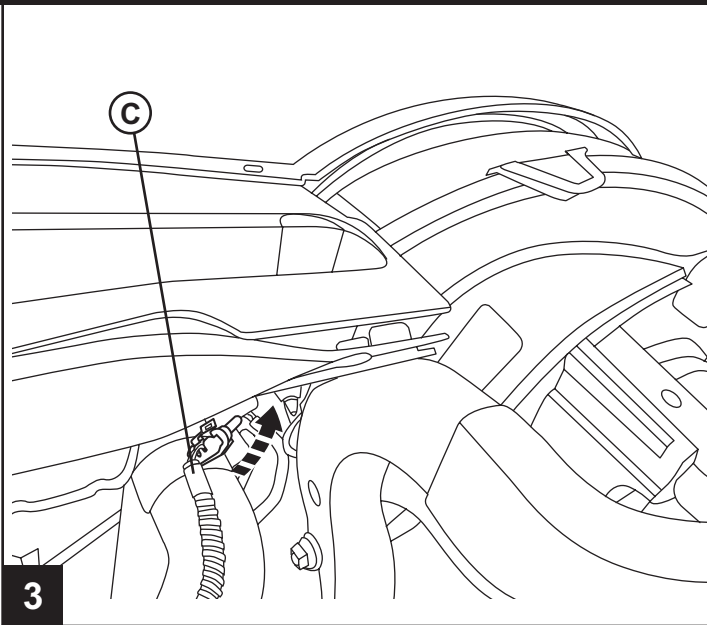

JEEP COMPASS/PATRIOT

Auto-Dimming Mirror with Compass and Temperature

15

16

17

18

19

20