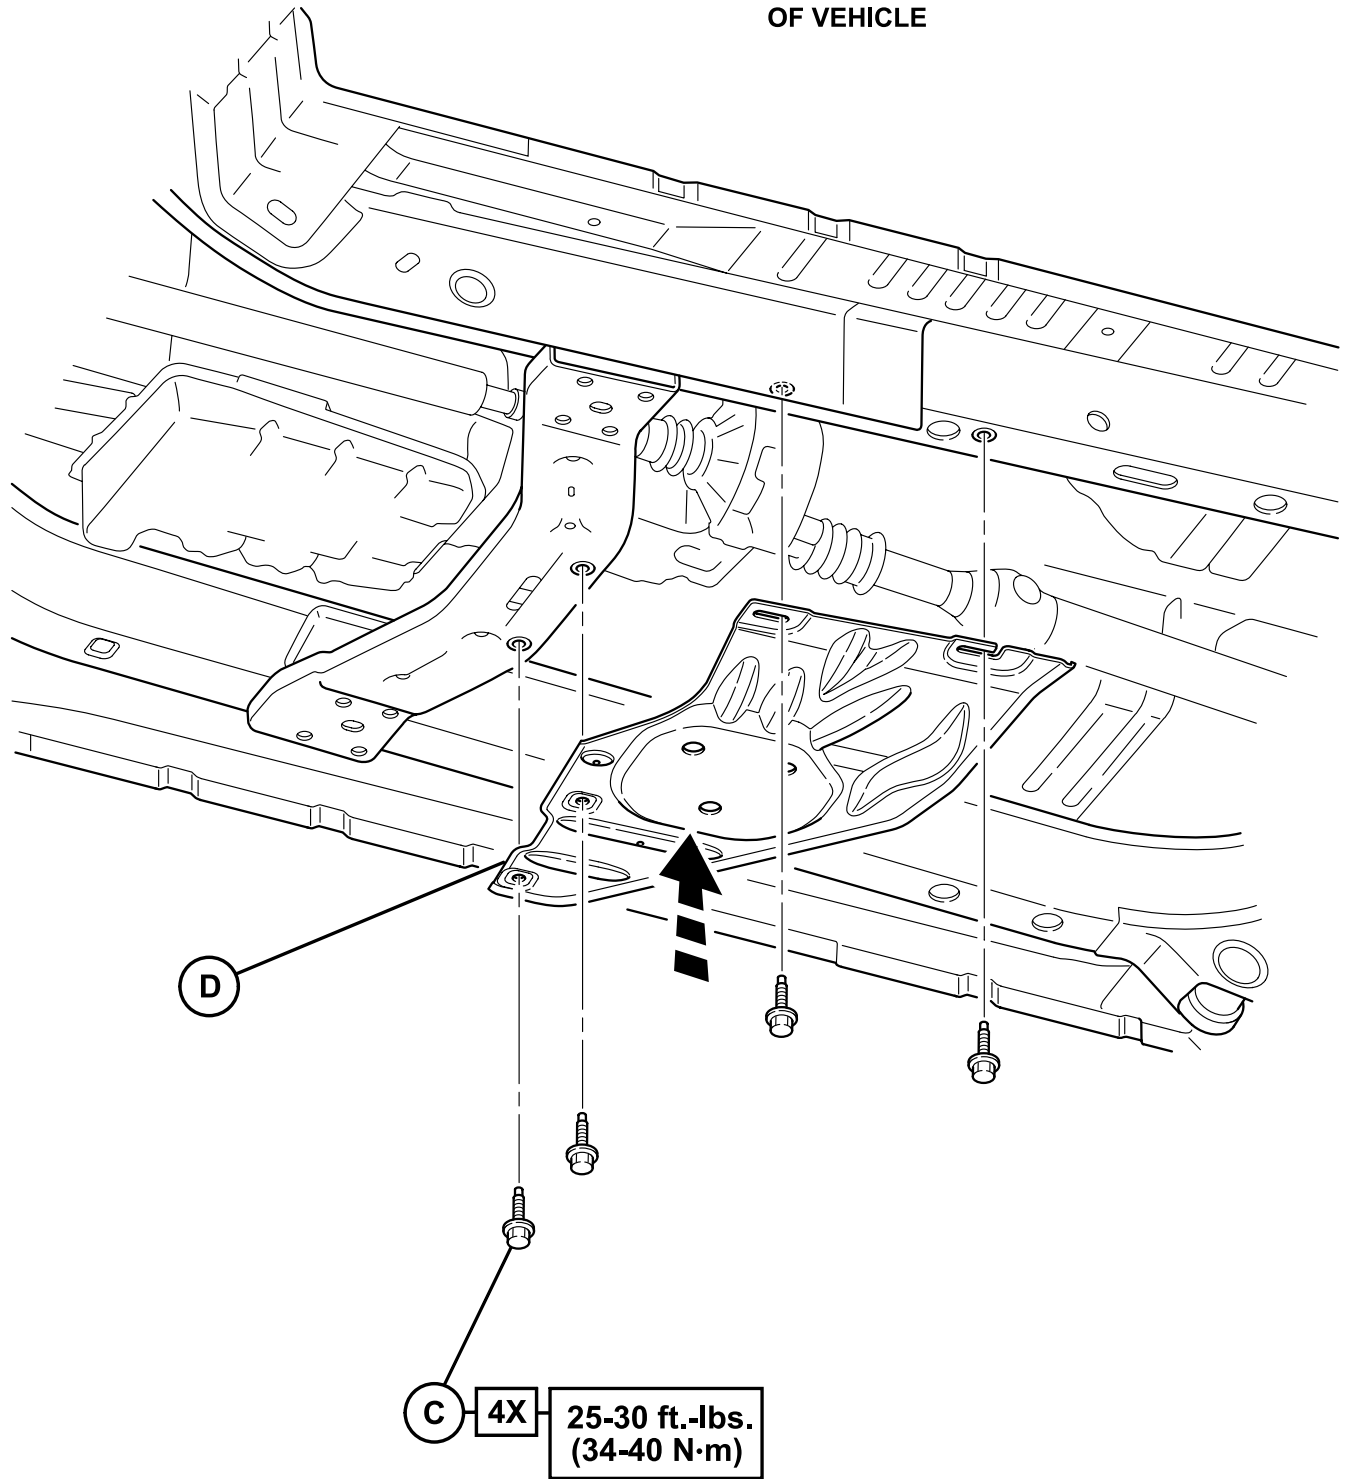

MOPAR®

JEEP LIBERTY

Transfer Case Skid Plate

 A			 15mm 17mm
 B 4x		 9/16"	
 C 4x			

 1	 B 4X A	 25-30 ft.-lbs. (34-40 N·m)
--------------	-----------------------------	-------------------------------------------------

←
TO FRONT
OF VEHICLE

2