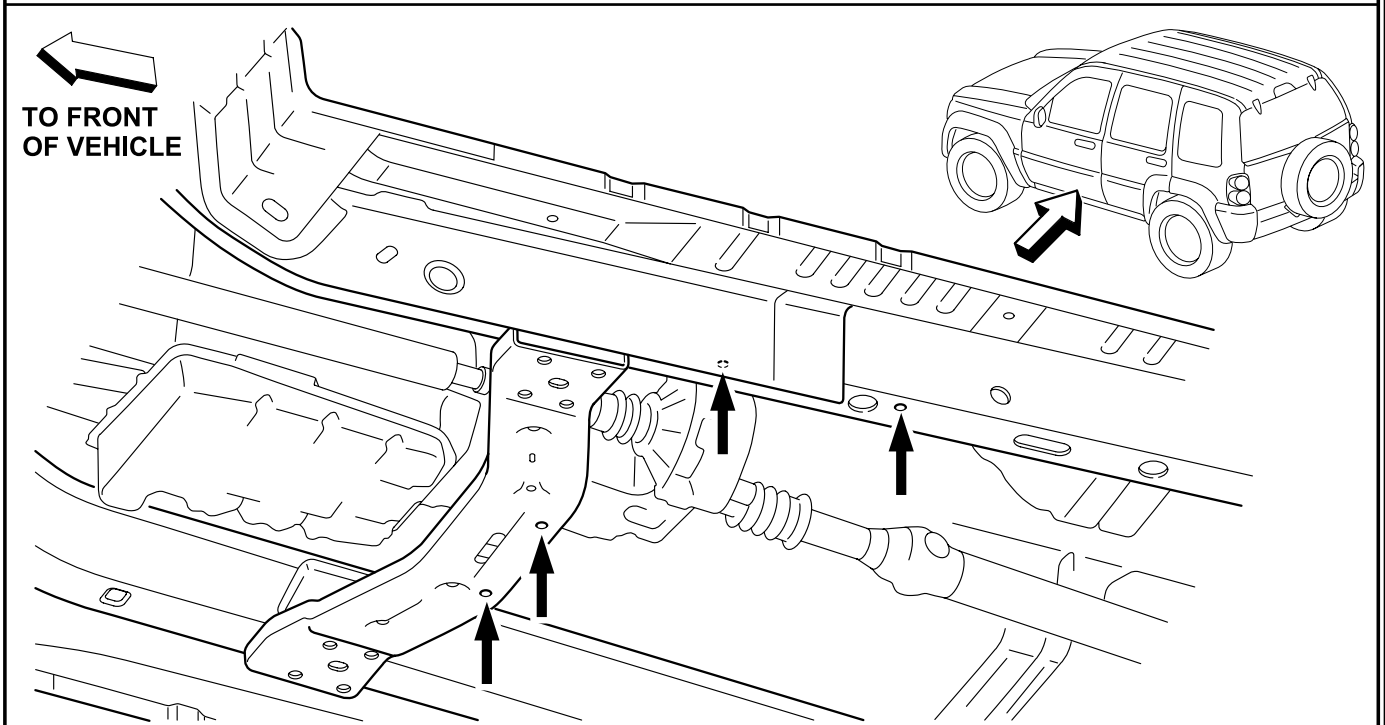

MOPAR®

JEEP LIBERTY

Transfer Case Skid Plate

 A			 15mm 17mm
 B 4x		 9/16"	
 C 4x			

 1	 B 4X A	 25-30 ft.-lbs. (34-40 N·m)
--------------	-----------------------------	-------------------------------------------------

←
TO FRONT
OF VEHICLE

2