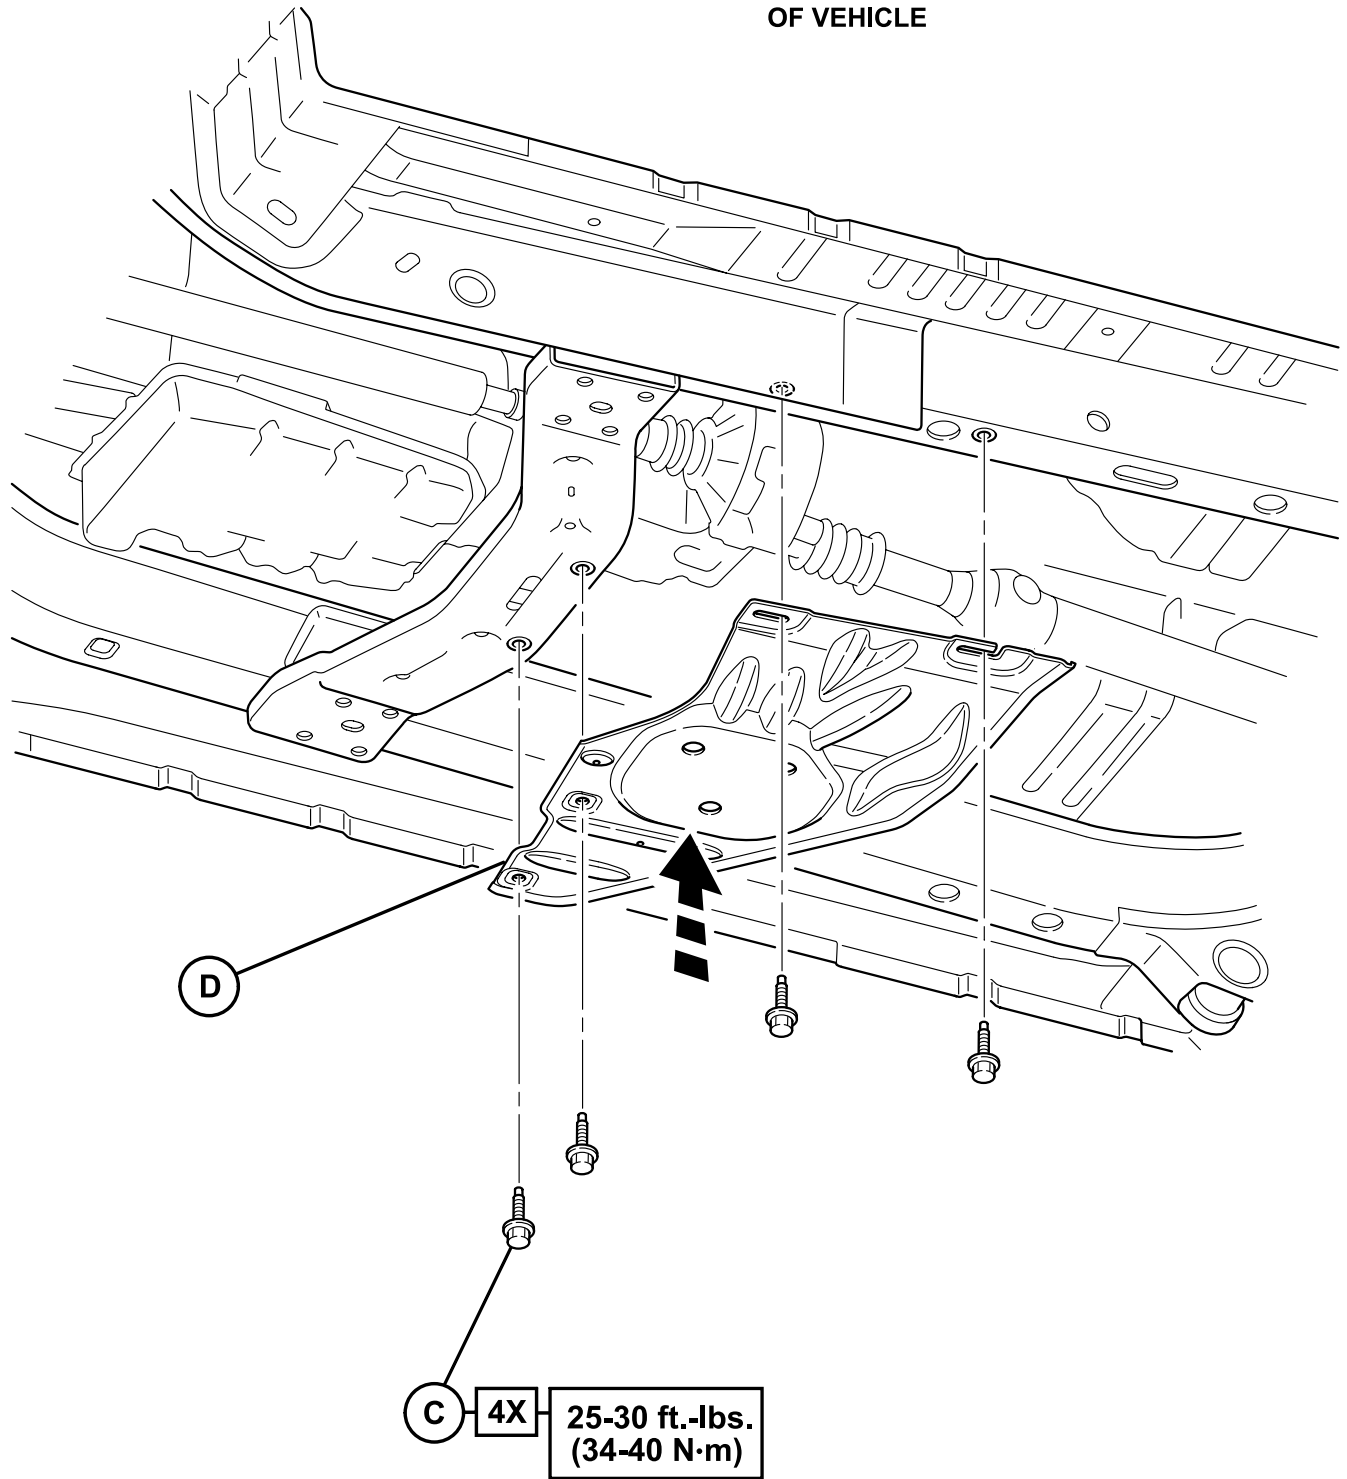

MOPAR®

JEEP LIBERTY

Transfer Case Skid Plate

 A			 15mm 17mm
 B 4x		 9/16"	
 C 4x			

 1	 B 4X A	 25-30 ft.-lbs. (34-40 N·m)
--------------	-----------------------------	---

←
TO FRONT
OF VEHICLE

2