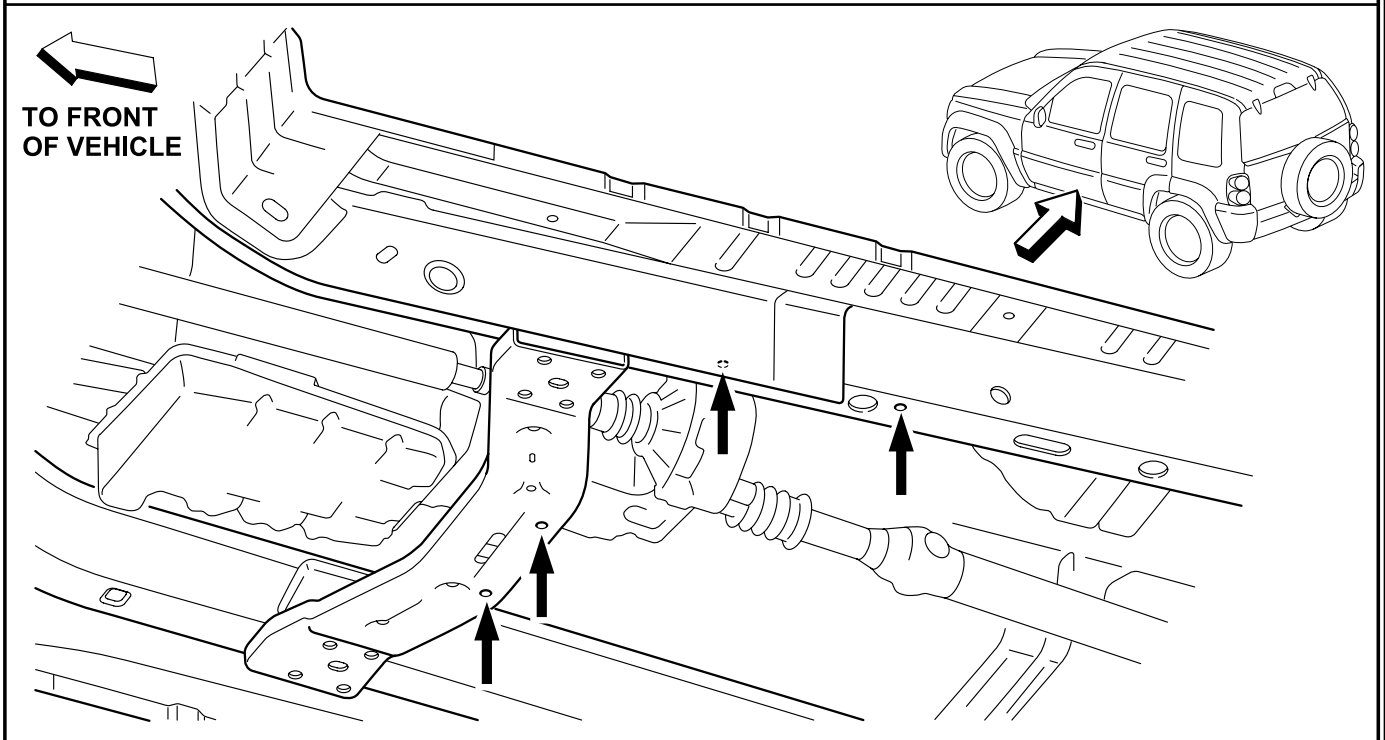

MOPAR®

JEEP LIBERTY

Transfer Case Skid Plate

 A			 15mm 17mm
 B 4x		 9/16"	
 C 4x			

 1	 B 4X A	 25-30 ft.-lbs. (34-40 N·m)
--------------	-----------------------------	---

←
TO FRONT
OF VEHICLE

2