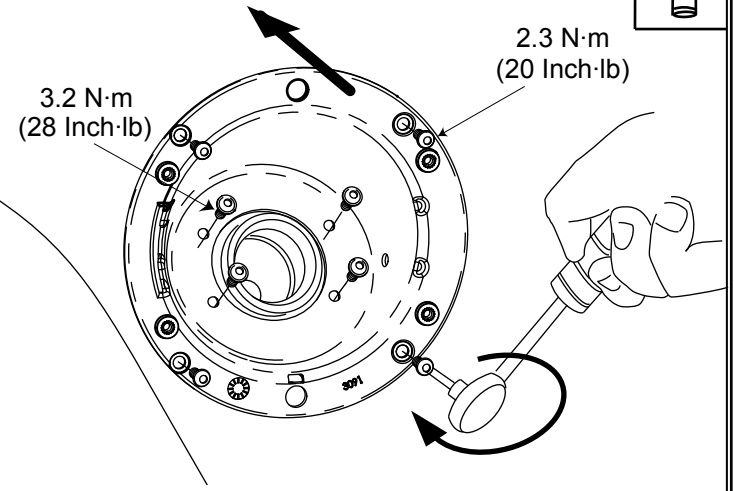

Jeep Wrangler

1.7 N·m (15 Inch·lb)
CAUTION
DO NOT OVERTORQUE

TORQUE WRENCH

4MM HEX

T-25 TORX

1

2

3

4

CAUTION
DO NOT OVERTORQUE
DO NOT USE POWER TOOLS
TORQUE WRENCH ONLY

5

1.7 N·m (15 Inch·lb)