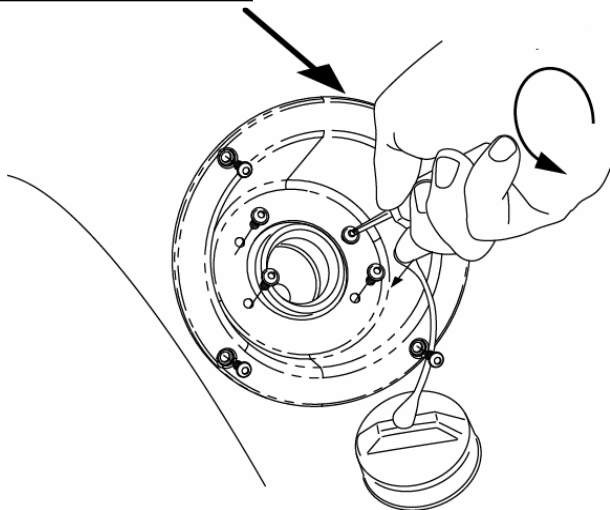

Jeep Wrangler

1.7 N·m (15 Inch·lb)
CAUTION
DO NOT OVERTORQUE

TORQUE WRENCH

4MM HEX

T-25 TORX

1

2

3

4

CAUTION
DO NOT OVERTORQUE
DO NOT USE POWER TOOLS
TORQUE WRENCH ONLY

5

1.7 N·m (15 Inch·lb)