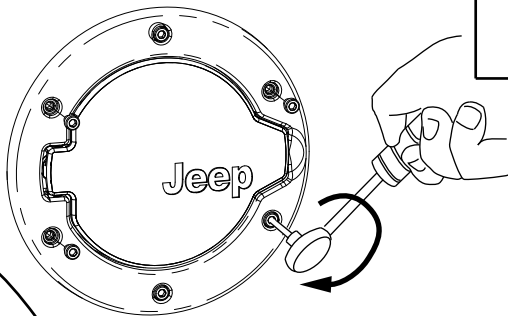

Jeep Wrangler

1.7 N·m (15 Inch·lb)
CAUTION
DO NOT OVERTORQUE

TORQUE WRENCH

4MM HEX

T-25 TORX

1

2

3

4

CAUTION
DO NOT OVERTORQUE
DO NOT USE POWER TOOLS
TORQUE WRENCH ONLY

5

1.7 N·m (15 Inch·lb)