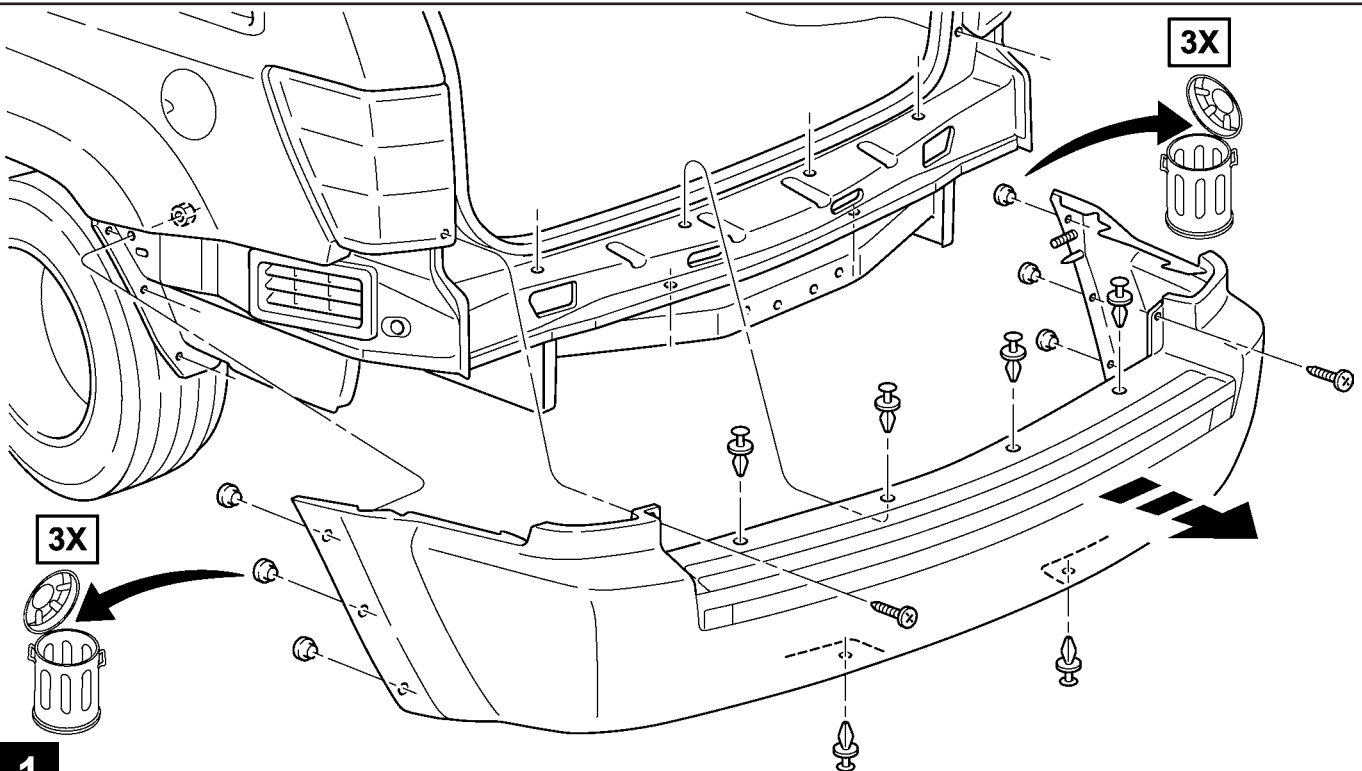

MOPAR®

JEEP GRAND CHEROKEE

Trailer Hitch Bezel

A

B 4x

C 6x

1/8" (3mm)
13/64" (5mm)
3/16" (4.5mm)
5/16" (8mm)

WHITE CHALK